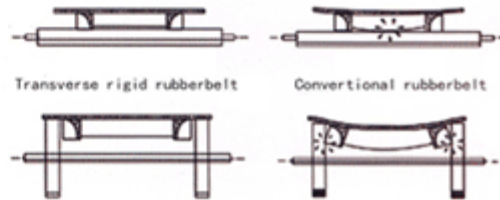

23, STRAND ROAD, KOLKATA - 700 001 (INDIA)

Tel - +91-33-2230 3139 / 2230 8215 / 2242 0150, Fax :- +91-33-2230 3139

info@avalani.net

Sumoflex

Corrugated Sidewall Belting

Cross-rigid Base Belt

Base Belt Structure:

Four parts: Top cover rubber; Bottom cover rubber; Reinforced core; Cross rigid.

Thickness of top cover rubber: 3-6mm;

Thickness of bottom cover rubber: 1.5-4.5mm,

Belt core: Cotton, Nylon, EP or Steel Cord

The Width is the same as normal belt. The standard meets with GB/T7984-2001.

XST-SC

XE-SC+2

XE+2

XE

Avalani Enterprise

23,STRAND ROAD , KOLKATA - 700 001 (INDIA)

Tel - +91-33 -2230 3139 / 2230 8215 / 2242 0150 , Fax :- +91-33-2230 3139