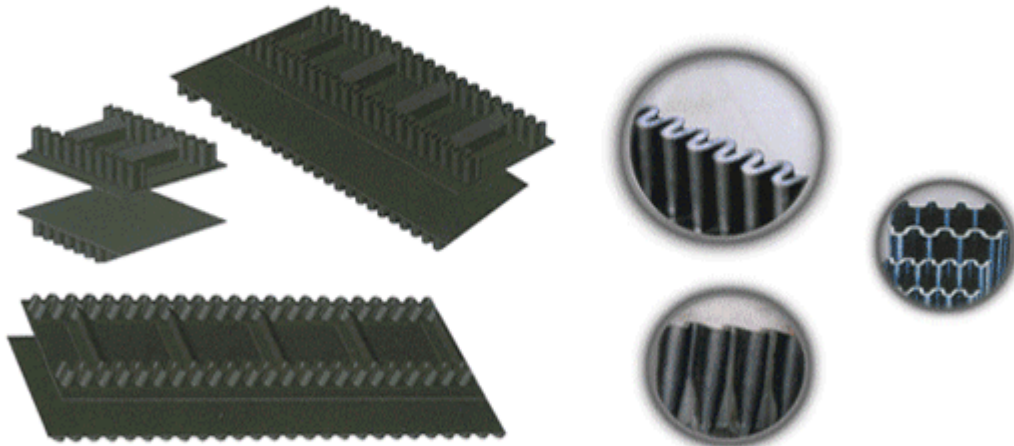

Avalani Enterprise

23, STRAND ROAD, KOLKATA - 700 001 (INDIA)

Tel - +91-33-2230 3139 / 2230 8215 / 2242 0150, Fax :- +91-33-2230 3139

info@avalani.net

Sumoflex

Corrugated Sidewall Belting

Steep incline conveying up to and including 90°

Corrugated Sidewall Conveyor Belt

Steep Angle Sidewall Conveyor

Used in Concrete Mixing Station

Avalani Enterprise is a trusted source for [Sumoflex](#) Corrugated Sidewall Conveyor Belt.

Avalani Enterprise

Four parts: Top cover rubber; Bottom cover rubber; Reinforced core; Cross rigid.

Thickness of top cover rubber: 3-6mm;

Thickness of bottom cover rubber: 1.5-4.5mm,

Belt core: Cotton, Nylon, EP or Steel Cord

The Width is the same as normal belt. The standard meets with GB/T7984-2001.

XST-SC

XE-SC+2

XE+2

XE

Avalani Enterprise

23,STRAND ROAD , KOLKATA - 700 001 (INDIA)

Tel - +91-33 -2230 3139 / 2230 8215 / 2242 0150 , Fax :- +91-33-2230 3139