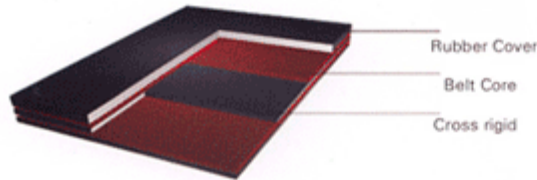

23, STRAND ROAD, KOLKATA - 700 001 (INDIA)

Tel - +91-33-2230 3139 / 2230 8215 / 2242 0150, Fax :- +91-33-2230 3139

info@avalani.net

Sumoflex

Corrugated Sidewall Belting

Cross-rigid Base Belt

Base Belt Structure:

Four parts: Top cover rubber; Bottom cover rubber; Reinforced core; Cross rigid.

Thickness of top cover rubber: 3-6mm;

Thickness of bottom cover rubber: 1.5-4.5mm,

Belt core: Cotton, Nylon, EP or Steel Cord